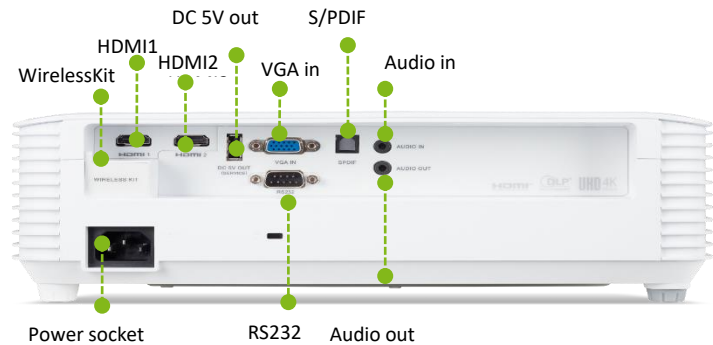

Feature Highlights

Expressive display

- 4K UHD Resolution
- 3,600 ANSI lumens brightness
- HDR Compatible
- ISFccc Certificate
- DynamicBlack™ (Lamp, 10,000:1)
- DLP 3D ready*

Enhanced usability

- Smart projector**
- 1080p 240Hz
- Football Mode
- Low input lag
- Wireless Projection***
- Hidden USB Wifi dongle design
- 10W built-in speaker
- Digital Connectivity-HDMI™ (Dual)

Installation flexibility

- Auto Keystone Correction (vertical)
- 2D Keystone Correction
- 4-Corner Keystone Correction
- AC power on
- Auto Shutdown
- 24/7

Eco-friendly functionality

- Acer EcoProjection Technology (ExtremeECO, 30%)
- Up to 15,000 hours lamp life (EcoPro mode)

* Only support Frame sequential and frame packing.

***Wireless dongle is required for wireless projection. Via Miracast app, you can wirelessly cast your Android or Windows device's screen to the projector. For iOS, please refer to the CollaVision (WPS) Wireless Projection Support APP.

Product View

4K UHD (3,840 x 2,160) resolution

The Consumer Electronics Association (CEA) definition of 4K Ultra HD (UHD, 3,840 x 2,160) resolution states the display resolution must have at least 8 million active pixels. H6800BDa 4K Ultra HD resolution with TI XPR technology serves more than 8.3 million on-screen pixels — four times more of a Full HD. All details comes alive.

HDR10 Compatible

HDR10-compatible (High Dynamic Range) reproduces a greater dynamic range of luminosity with expanded contrast and a wider range of brightness. The projector adjusts to brighter scenes so the highlights glimmer with detail, while in darker scenes, rich blacks are preserved and details typically hidden in the shadows are enhanced for greater overall luminance. HDR compatible shows colors as they truly are.

Smart Projector

Smart Projector**

H6800BDa works with multiple audio-visual platforms to give you the best audio-visual experience, like home KTV, Music, fitness classes, children program, or the best drama and variety shows, so you just want to stay at home all day long to enjoy!

**H6800BDa is pre-loaded with the third-party Aptoide TV APP market, where you can download APPs, such as Smart YouTube, Netflix, etc., download and install, and you can watch various streaming videos and audios wirelessly. H6800BDa APP installation service, supported by Aptoide.

1080p 240Hz

1080p 240Hz could present complete 240 frames in 1 second, thus moving scenes can be ultra-smooth even in fast moves. This prevents unwanted flickering, making it ideal for watching the big game or action movies.