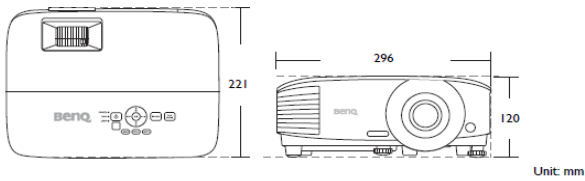

Power

Power Consumption(Max/Normal/Eco)	Max 355W. Normal 320W. Eco 240W.
Standby Power Consumption	Normal < 0.5Watts.
Power Supply	100 ~ 240V AC

Dimension and Weight

Product Dimensions (WxHxD)	296 * 120 * 221 mm
Product Weight	2.3 kg

Connectivity

	Quantity
1 Computer In (D-sub 15pin, Female)	1
2 Monitor out (D-sub 15pin, Female)	1
3 Composite Video(RCA)	1
4 S-Video	1
5 HDMI-1	1
6 HDMI-2/MHL	1
7 Audio in(mini jack)	1
8 Audio out(mini jack)	1
9 USB TypeA(1.5A power)	1
10 USB Type min B(For Page up/down and FW upgrade)	1
11 RS232 In (D-sub 9pin, male)	1
12 IR Receiver(Front+Top)	2

Installation

Dimensions

296 mm (W) x 120 mm (H) x 221 mm (D)

Ceiling/Wall mount installation diagram

Ceiling/Wall mount screw: M4
(Max L = 25 mm; Min L = 20 mm)